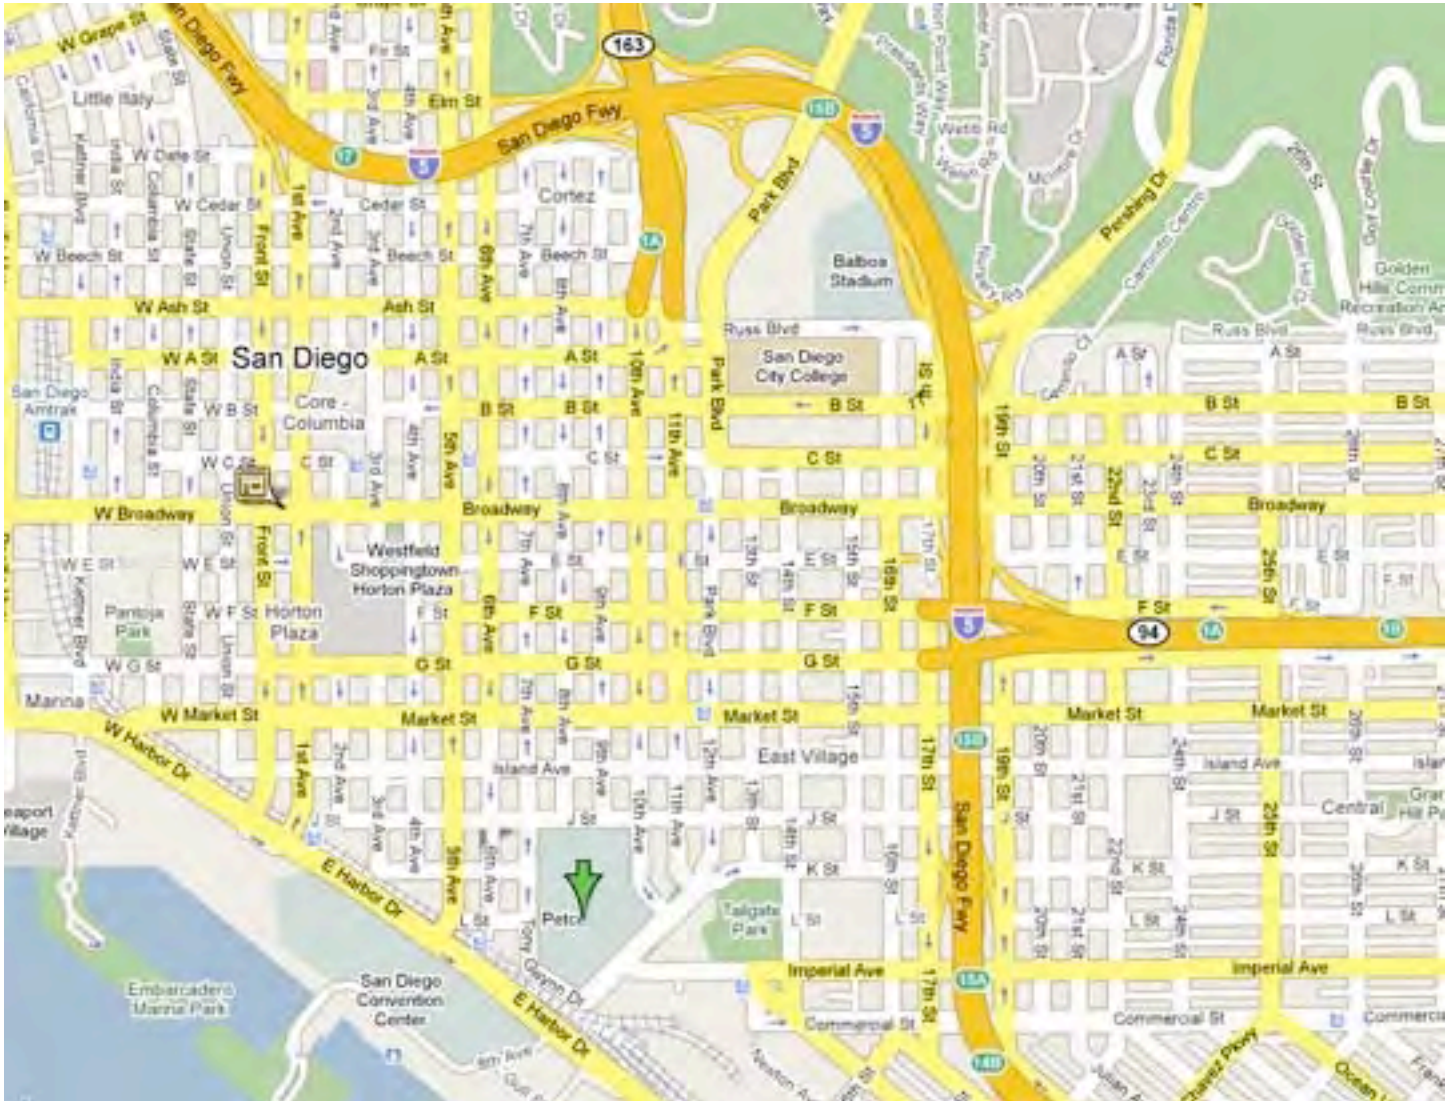

Petco Park Seating Chart

Map to Petco Park

= Location of Petco Park

DOWNTOWN ACCESS & PARKING MAP

-  PADRES PREFERRED LOT
-  6TH & HARBOR PARKING
-  OFF-SITE GARAGE
-  TROLLEY STOP
-  COASTER STOP

Aaron and Ed have reserved an area in Tailgate Park.
All others must park elsewhere and meet in Tailgate Park area at their trucks for the food and drinks